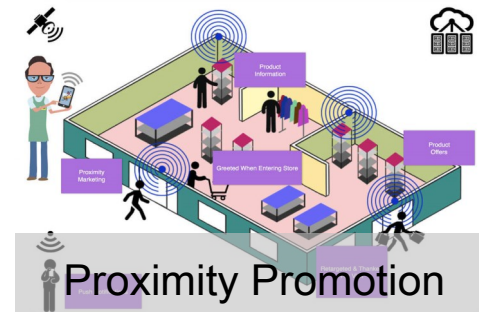

What are the applications of W6?

Smart Healthcare

Offer patients more freedom to wonder while still keeping them safe, with tag that enables location-based systems in caring centers, hospitals, and home.

Indoor Navigation

Work with MOKO Gateway, help visitors and customers to get optimized routes and reach to destinations easily in shopping malls, museums, airports and more.

Access Management

Integrated RFID solution for custom selection which can be used for admission recognition management in various membership or visitor situations.

Personnel Tracking

Monitoring activities in secure areas as well as personnel locations, and protect workers with SOS alarm in coal mining and machinery manufacturing plants, etc.

Proximity Promotion

Push relevant information to your APP when approaching to the goods which installed with W6 nearby, to realize precise sales and promotions.